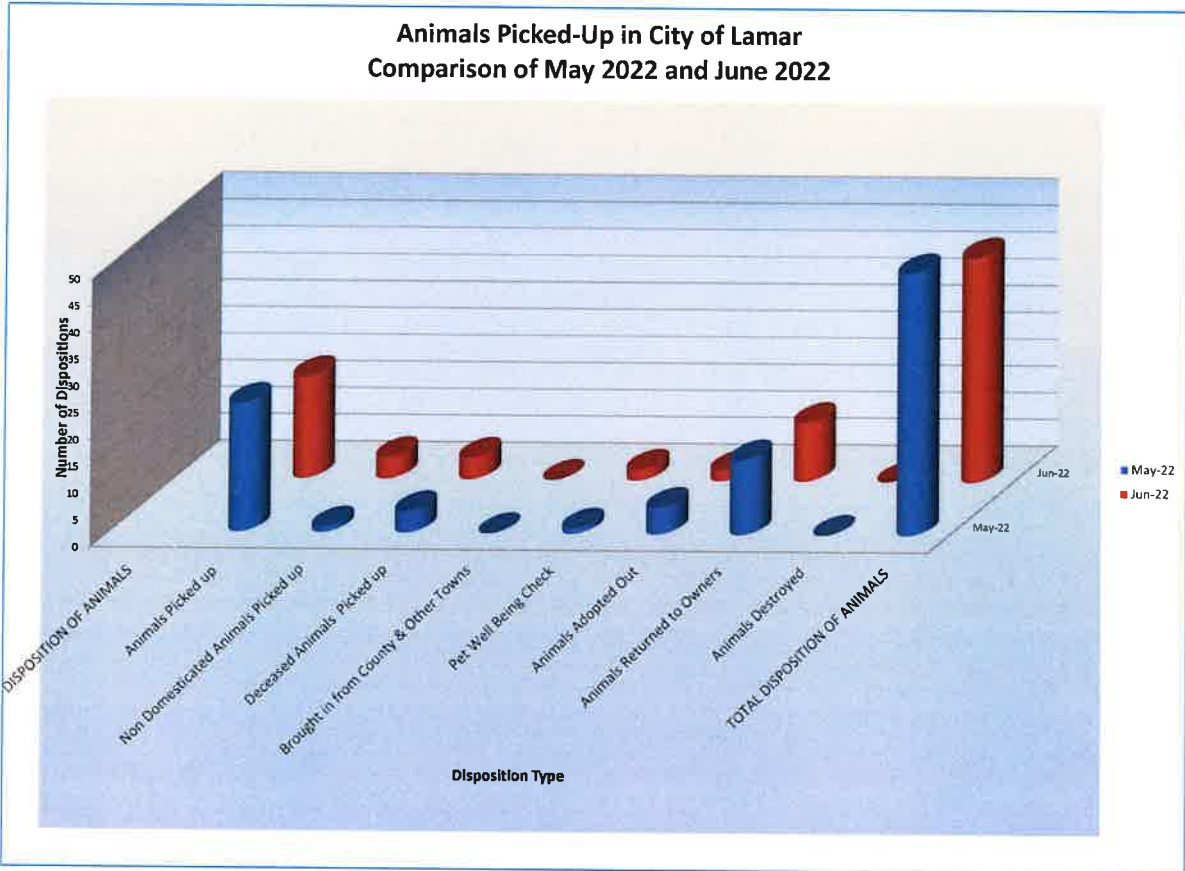

ANIMAL DISPOSITION IN CITY OF LAMAR June 2022		
	May-22	Jun-22
DISPOSITION OF ANIMALS		
Animals Picked up	24	19
Non Domesticated Animals Picked up	1	4
Deceased Animals Picked up	4	4
Brought in from County & Other Towns	0	0
Pet Well Being Check	1	2
Animals Adopted Out	5	2
Animals Returned to Owners	14	11
Animals Destroyed	0	0
TOTAL DISPOSITION OF ANIMALS	49	42