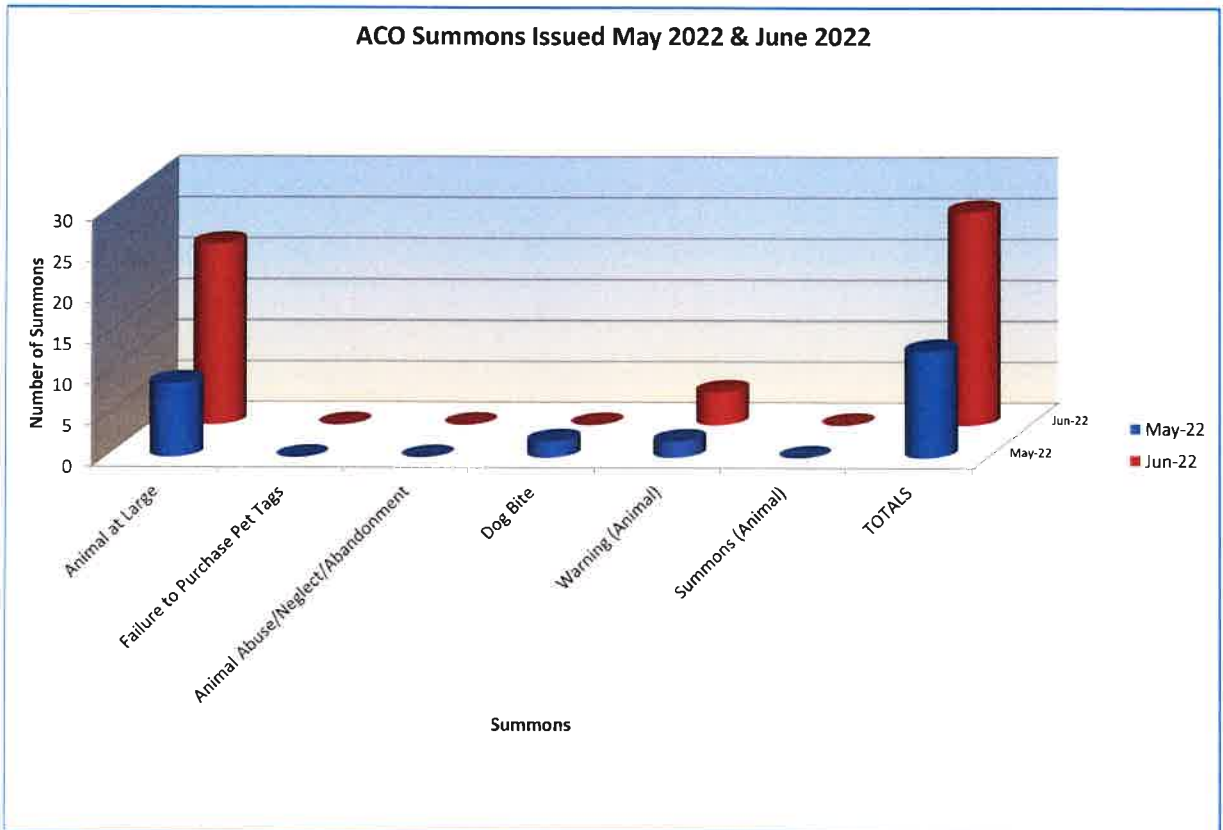

ACO SUMMONS ISSUED

ACO SUMMONS ISSUED	May-22	Jun-22
Animal at Large	9	22
Failure to Purchase Pet Tags	0	0
Animal Abuse/Neglect/Abandonment	0	0
Dog Bite	2	0
Warning (Animal)	2	4
Summons (Animal)	0	0
TOTALS	13	26