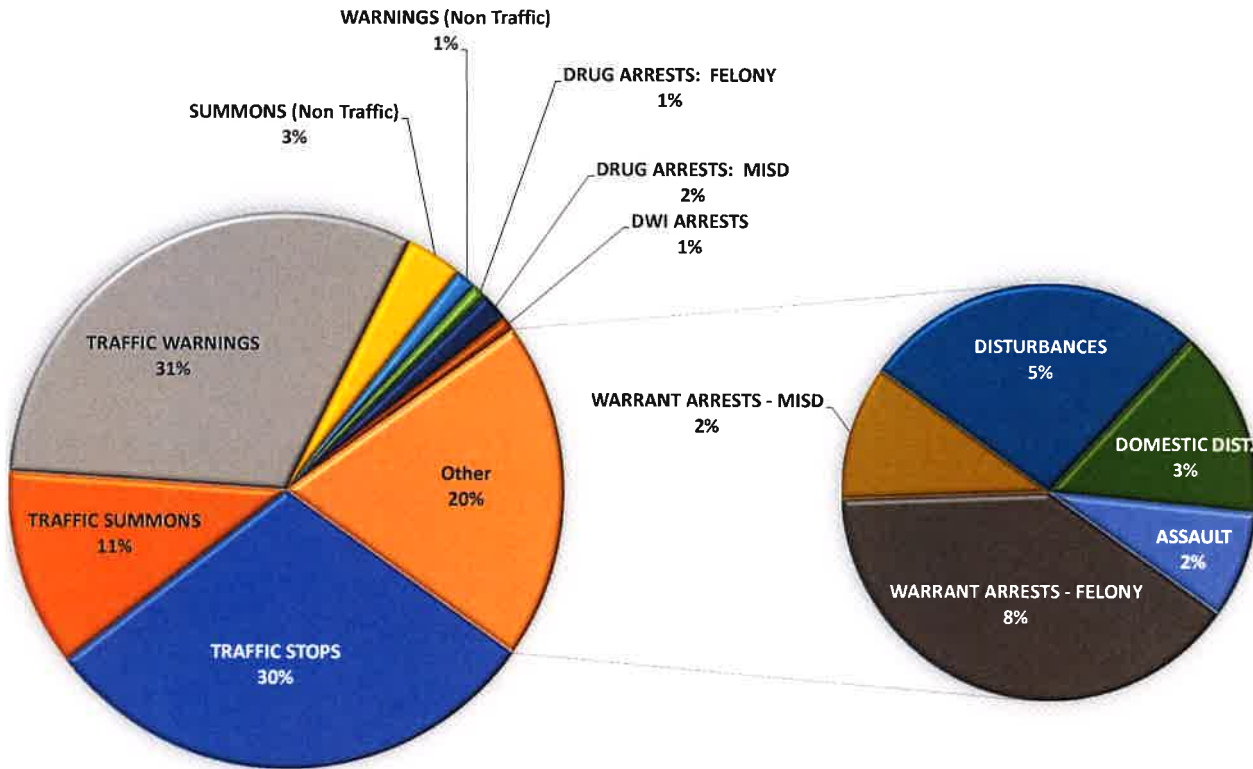

# LAMAR POLICE DEPARTMENT MONTHLY REPORT

June 2022	
TRAFFIC STOPS	72
TRAFFIC SUMMONS	28
TRAFFIC WARNINGS	76
SUMMONS (Non Traffic)	8
WARNINGS (Non Traffic)	3
DRUG ARRESTS: FELONY	2
DRUG ARRESTS: MISD	4
DWI ARRESTS	2
WARRANT ARRESTS - FELONY	19
WARRANT ARRESTS - MISD	5
DISTURBANCES	13
DOMESTIC DIST.	7
ASSAULT	4

**LPD Monthly Comparison: Current Year vs. Previous Year**

<b>POLICE TOTALS</b>	<b>June 2021</b>	<b>June 2022</b>
BURGLARY - RESIDENCE	2	3
BURGLARY - BUSINESS	1	5*
LARCENY	14	10
VANDALISM	1	2
D.W.I. ARREST	6	2
DRUG ARRESTS - FELONY	0	2
DRUG ARRESTS - MISD	1	4
PROBABLE CAUSE - FELONY	4	4
PROBABLE CAUSE - MISD	4	20
WARRANTS - FELONY	2	19
WARRANTS - MISD	4	5
SUMMONS (NT)	8	8
WARNINGS (NT)	3	3
TRAFFIC SUMMONS	46	28
TRAFFIC WARNINGS	88	76
TRAFFIC STOPS	102	72
DISTURBANCES	12	13
DOMESTIC DIST.	10	7
ASSAULT	2	4
PROWLERS	4	5
CRASH REPORTS	5	4
ESCORTS	1	7
96 HR. EVAL.	10	2
ALARMS	5	11
FIRE/ARSON	2	3
OPEN DOORS/WINDOWS	14	9
PED/BIKE/FIC CARDS	29	59
SEARCHES		28

ANIMAL DISPOSITION IN CITY OF LAMAR June 2022		
	May-22	Jun-22
<b>DISPOSITION OF ANIMALS</b>		
Animals Picked up	24	19
Non Domesticated Animals Picked up	1	4
Deceased Animals Picked up	4	4
Brought in from County & Other Towns	0	0
Pet Well Being Check	1	2
<b>Animals Adopted Out</b>	5	2
<b>Animals Returned to Owners</b>	14	11
<b>Animals Destroyed</b>	0	0
<b>TOTAL DISPOSITION OF ANIMALS</b>	<b>49</b>	<b>42</b>

## NUISANCE ABATEMENT SUMMONS ISSUED

<b>NUISANCE ABATEMENT SUMMONS ISSUED</b>	<b>May-22</b>	<b>Jun-22</b>
Nuisance Weeds & Grass	10	15
Nuisance Junk	10	6
Nuisance Vehicles	3	0
<b>TOTALS</b>	<b>23</b>	<b>21</b>
<b>COURTESY LETTERS ISSUED</b>		
Nuisance Rechecks	29	7
Warnings (Nuisance)	2	3
Summons (Nuisance)	0	0
Reports	23	5