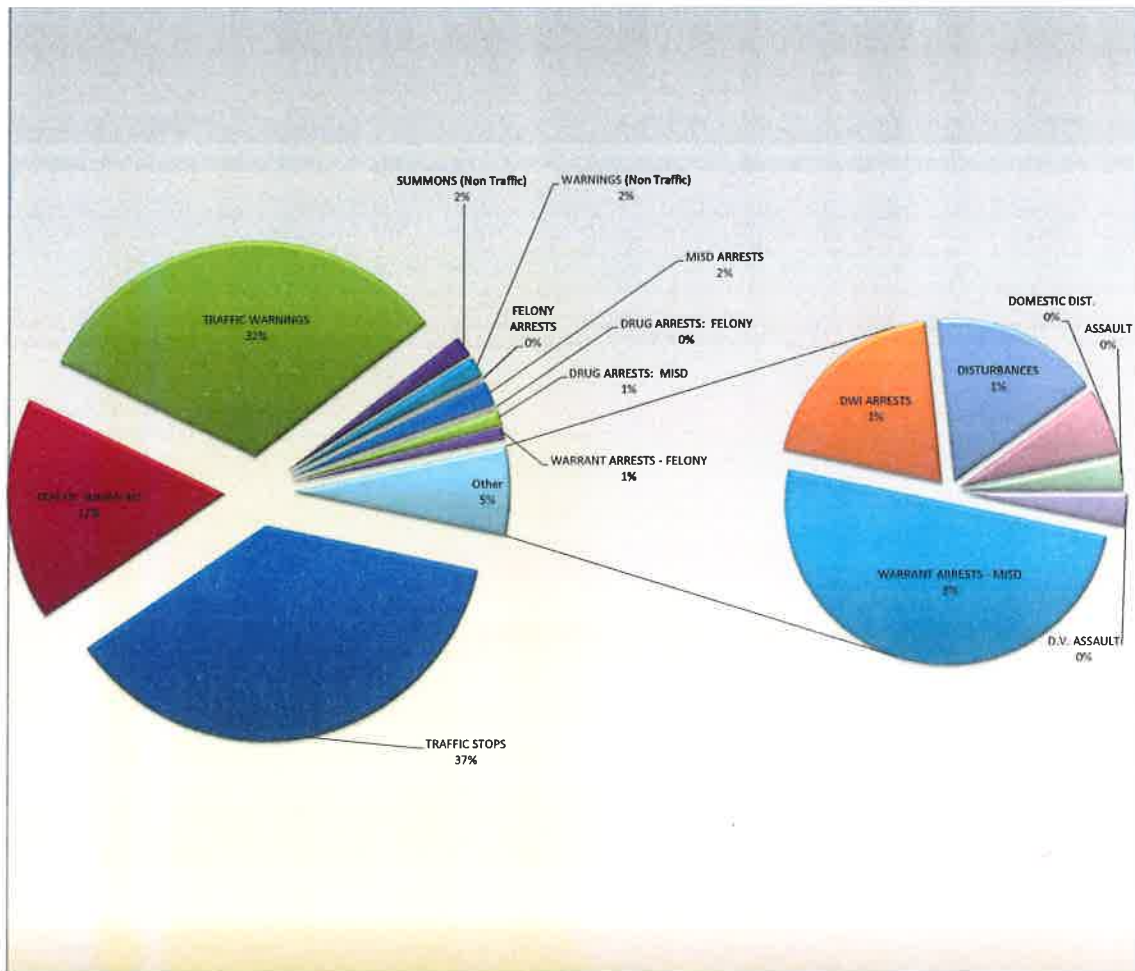

# LAMAR POLICE DEPARTMENT MONTHLY REPORT

LPD JANUARY 2019 STATISTICS	
	Jan-19
TRAFFIC STOPS	168
TRAFFIC SUMMONS	76
TRAFFIC WARNINGS	146
SUMMONS (Non Traffic)	7
WARNINGS (Non Traffic)	7
FELONY ARRESTS	1
MISD ARRESTS	8
DRUG ARRESTS: FELONY	1
DRUG ARRESTS: MISD	5
WARRANT ARRESTS - FELONY	4
WARRANT ARRESTS - MISD	15
DWI ARRESTS	6
DISTURBANCES	5
DOMESTIC DIST.	2
ASSAULT	1
D.V. ASSAULT	1

## LPD JANUARY 2019 STATISTICS

<b>LPD January 2018 and January 2019 STATISTICS</b>		
<b>POLICE TOTALS</b>	<b>January 2018</b>	<b>January 2019</b>
BURGLARY - RESIDENCE	3	0
BURGLARY - BUSINESS	2	0
LARCENY	6	6
VANDALISM	8	2
FELONY ARREST	4	1
MISDEMEANOR ARREST	15	8
D.W.I. ARREST	3	6
DRUG ARRESTS - FELONY	3	1
DRUG ARRESTS - MISD	6	5
WARRANTS - FELONY	7	4
WARRANTS - MISD	10	15
SUMMONS (NT)	9	7
WARNINGS (NT)	7	7
TRAFFIC SUMMONS	40	76
TRAFFIC WARNINGS	113	146
TRAFFIC STOPS	114	168
DISTURBANCES	13	5
DOMESTIC DIST.	5	2
ASSAULT	3	1
D.V. ASSAULT	1	1
PROWLERS	11	1
CRASH REPORTS	7	6
ESCORTS	6	10
96 HR. EVAL.	4	2
ALARMS	11	5
FIRE/ARSON	4	2
OPEN DOORS/WINDOWS	5	2
MISCELLANEOUS CALLS	103	412

ANIMALS PICKED-UP IN CITY OF LAMAR JANUARY 2019		
	Dec-18	Jan-19
<b>DISPOSITION OF ANIMALS</b>		
<b>Animals Picked up</b>		
Dogs	4	8
Cats	0	0
Deceased Animals	0	2
Live Animals	0	1
<b>Brought in from County &amp; Other Towns</b>		
Dogs	1	0
Cats	0	0
<b>Animals Adopted Out</b>		
Animals Returned to Owners	4	3
Animals Destroyed	0	0
Natural Deaths	0	0
<b>TOTAL DISPOSITION OF ANIMALS</b>	<b>11</b>	<b>18</b>