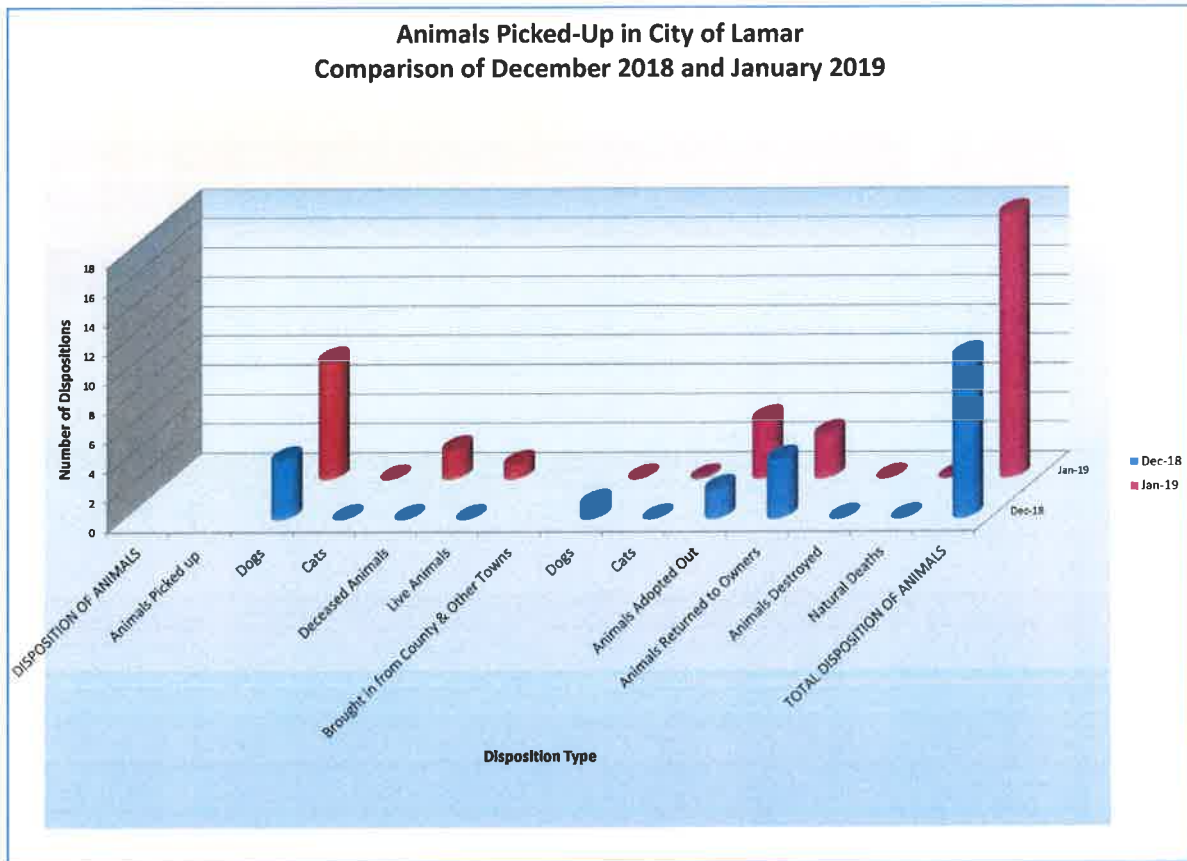

ANIMALS PICKED-UP IN CITY OF LAMAR JANUARY 2019		
	Dec-18	Jan-19
DISPOSITION OF ANIMALS		
Animals Picked up		
Dogs	4	8
Cats	0	0
Deceased Animals	0	2
Live Animals	0	1
Brought in from County & Other Towns		
Dogs	1	0
Cats	0	0
Animals Adopted Out		
Animals Returned to Owners	4	3
Animals Destroyed	0	0
Natural Deaths	0	0
TOTAL DISPOSITION OF ANIMALS	11	18