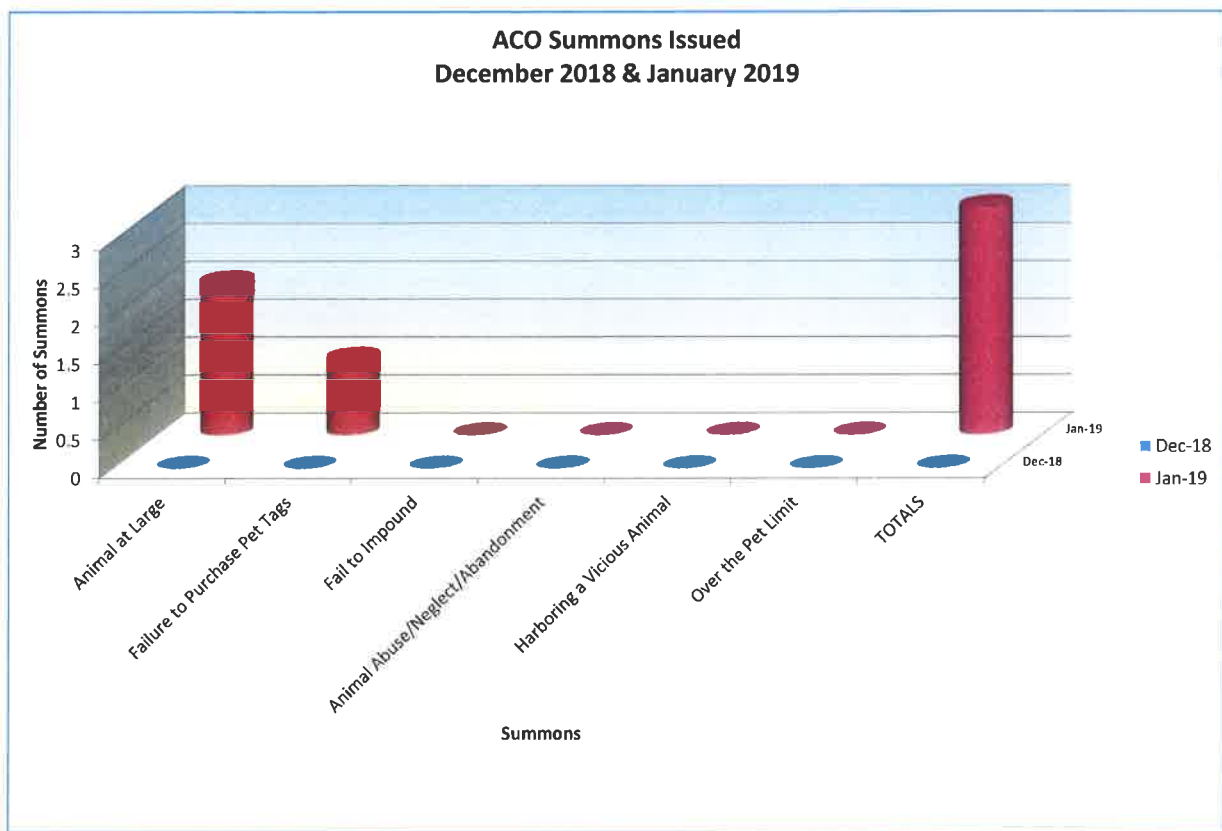

# LAMAR POLICE DEPARTMENT MONTHLY REPORT

LPD JANUARY 2019 STATISTICS	
	Jan-19
TRAFFIC STOPS	168
TRAFFIC SUMMONS	76
TRAFFIC WARNINGS	146
SUMMONS (Non Traffic)	7
WARNINGS (Non Traffic)	7
FELONY ARRESTS	1
MISD ARRESTS	8
DRUG ARRESTS: FELONY	1
DRUG ARRESTS: MISD	5
WARRANT ARRESTS - FELONY	4
WARRANT ARRESTS - MISD	15
DWI ARRESTS	6
DISTURBANCES	5
DOMESTIC DIST.	2
ASSAULT	1
D.V. ASSAULT	1

## LPD JANUARY 2019 STATISTICS

<b>LPD January 2018 and January 2019 STATISTICS</b>		
<b>POLICE TOTALS</b>	<b>January 2018</b>	<b>January 2019</b>
BURGLARY - RESIDENCE	3	0
BURGLARY - BUSINESS	2	0
LARCENY	6	6
VANDALISM	8	2
FELONY ARREST	4	1
MISDEMEANOR ARREST	15	8
D.W.I. ARREST	3	6
DRUG ARRESTS - FELONY	3	1
DRUG ARRESTS - MISD	6	5
WARRANTS - FELONY	7	4
WARRANTS - MISD	10	15
SUMMONS (NT)	9	7
WARNINGS (NT)	7	7
TRAFFIC SUMMONS	40	76
TRAFFIC WARNINGS	113	146
TRAFFIC STOPS	114	168
DISTURBANCES	13	5
DOMESTIC DIST.	5	2
ASSAULT	3	1
D.V. ASSAULT	1	1
PROWLERS	11	1
CRASH REPORTS	7	6
ESCORTS	6	10
96 HR. EVAL.	4	2
ALARMS	11	5
FIRE/ARSON	4	2
OPEN DOORS/WINDOWS	5	2
MISCELLANEOUS CALLS	103	412

### ACO SUMMONS ISSUED

ACO SUMMONS ISSUED	Dec-18	Jan-19
Animal at Large	0	2
Failure to Purchase Pet Tags	0	1
Fail to Impound	0	0
Animal Abuse/Neglect/Abandonment	0	0
Harboring a Vicious Animal	0	0
Over the Pet Limit	0	0
<b>TOTALS</b>	<b>0</b>	<b>3</b>