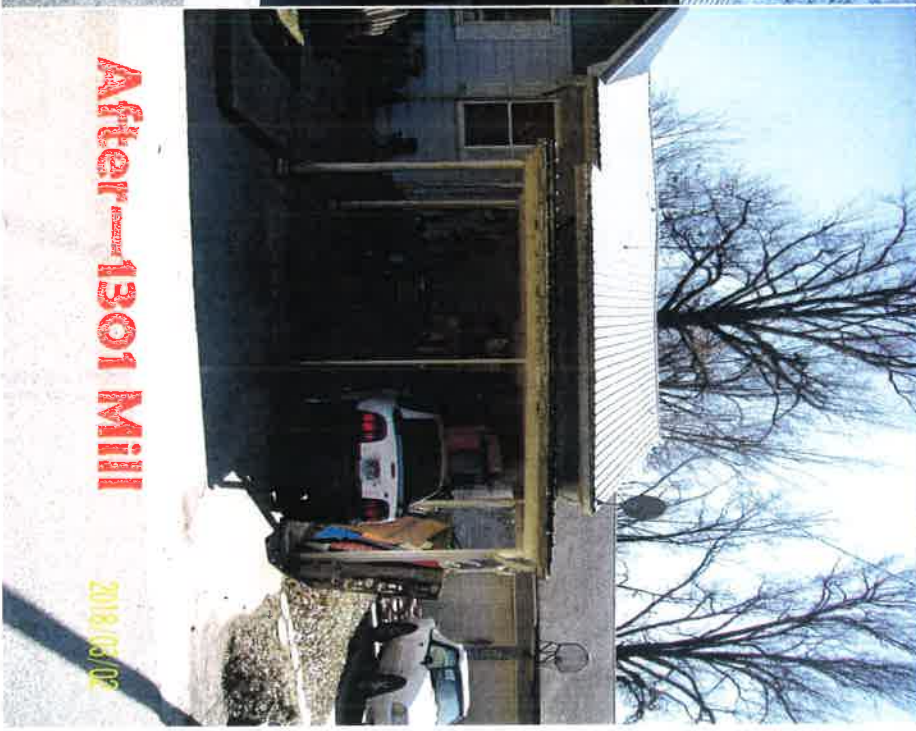

After 1301 Mill

2018/02/21